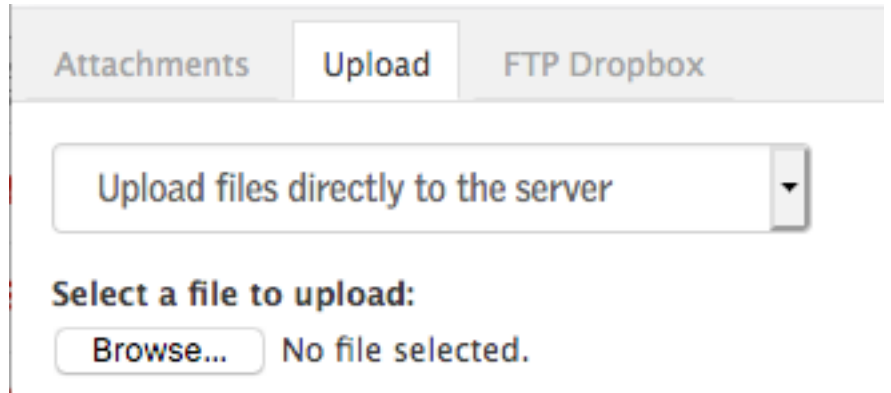

Creative Circle Media Solutions CMS Support Guide

BATCH UPLOAD WITHOUT FLASH

FLASH NO LONGER SUPPORTED BY BROWSERS

Since Adobe Flash is no longer supported by any of the major browsers, we have removed the option from the current popup window to attach/upload media.

Currently the **simple uploader** is the only option in that window.

CURRENT WORKAROUND

Open the new **Media Manager** by clicking the image icon in the upper right corner of the CMS.

The new Media Manager will open.

Simply drag and drop all images, files and videos onto this window and the CMS will import them and file them away in their respective sections.

ATTACH ITEMS TO A STORY

Once all images and any other files are imported, you can attach them to story items as usual, by clicking the **Manage attachments** link in the data entry form.

Attachments

No attachments

[Manage Attachments](#)